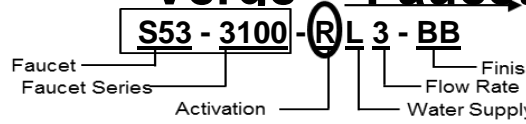

List Price

Effective Date February 1, 2024

Verge™ Faucets

When selecting lav Water Supply T:
For a 1 station, select faucet with TMA (T) For a 2 or 3 station, select faucet with Tempered Line (L)

When selecting lav Water Supply L:
For 1,2 & 3 station, select faucet with Tempered Line (L)

Note: Pricing applies to packaged price only

For a hassle-free configuration experience, please utilize "myBradley"