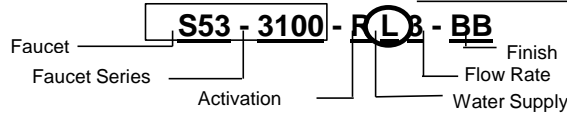

List Price

Effective Date February 1, 2024

Verge™ Faucets

When selecting lav Water Supply T:
For a 1 station, select faucet with TMA (T) For a 2 or 3 station, select faucet with Tempered Line (L)

When selecting lav Water Supply L:
For 1, 2 & 3 station, select faucet with Tempered Line (L)